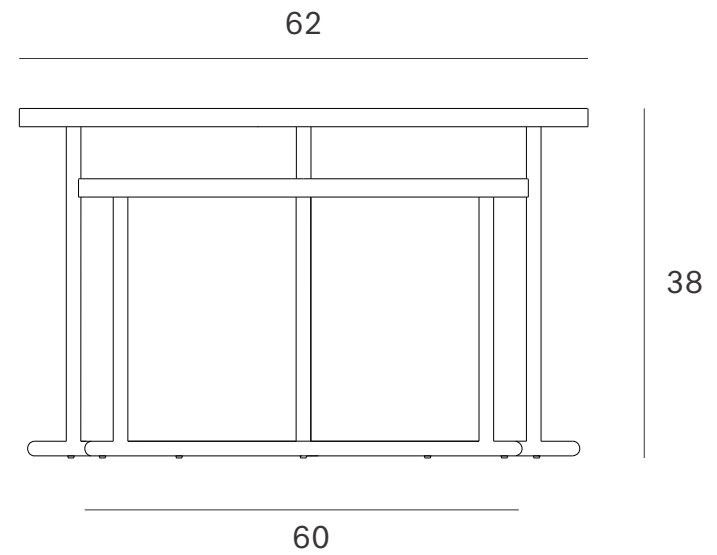

*Ethnicraft*

Outdoor tray coffee table set - round - S/L - trays not included - Dimensions (cm)

*Ethnicraft*

Outdoor tray coffee table set - round - S/L - trays not included - Dimensions (inches)