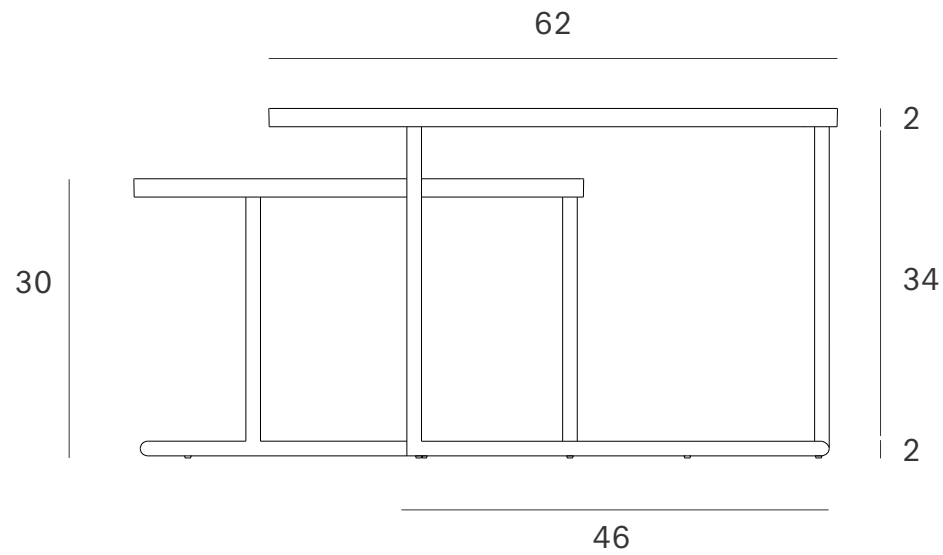

*Ethnicraft*

Outdoor tray coffee table set - round - S/L - trays not included - Dimensions (cm)

*Ethnicraft*

Outdoor tray coffee table set - round - S/L - trays not included - Dimensions (inches)