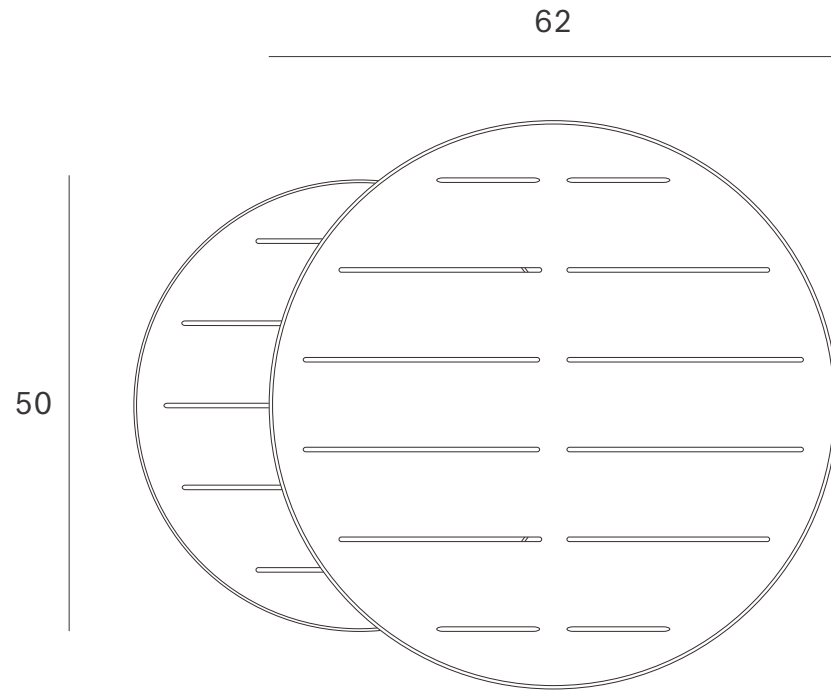

*Ethnicraft*

Outdoor tray coffee table set - round - S/L - trays not included - Dimensions (cm)

*Ethnicraft*

Outdoor tray coffee table set - round - S/L - trays not included - Dimensions (inches)